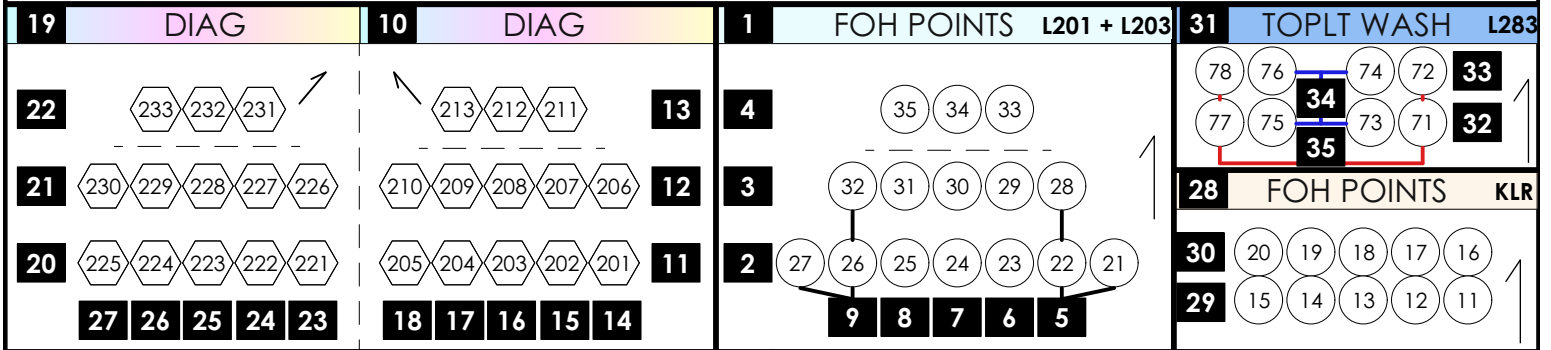

LA BOHEME MAGIC SHEET

LIGHTING BY THOMAS C. HASE

06/8/2022
Page 1 OF 3

V3 - Draft
CINCINNATI OPERA
NTS

ASSOCIATE: ALEX MASON

164-170 = FREE
171-200 = SHOW SPECIFIC

181 GARRET SPEC

186 MOMUS SPEC