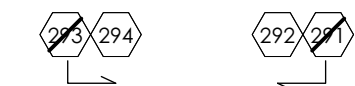

180 BOHM CHAND

138 AUX LED

113 LED SCENIC

POCKET

RAILS

139 COVE

150 BALC RAIL

133 FOOTS