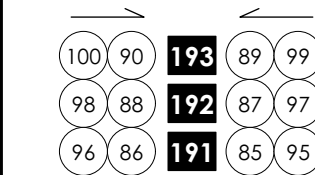

190 GATES SNOW L201 + L203