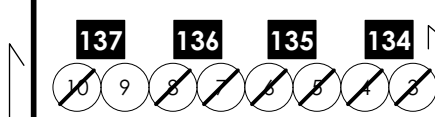

180 BOHM CHAND

138 AUX LED

113 LED SCENIC

POCKET

RAILS

139 COVE

150 BALC RAIL

133 FOOTS