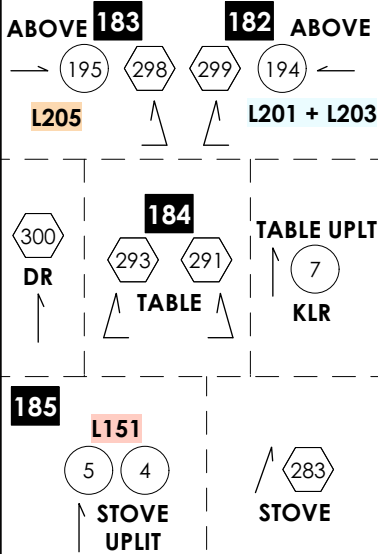

LA BOHEME MAGIC SHEET

LIGHTING BY THOMAS C. HASE

06/8/2022
Page 1 OF 3

V3 - Draft
CINCINNATI OPERA
NTS

ASSOCIATE: ALEX MASON

164-170 = FREE
171-200 = SHOW SPECIFIC

181 GARRET SPEC

186 MOMUS SPEC

189 GATES SPEC

194 GATES SCENIC

GARRET SCENIC

197 MOMUS SCENIC

190 GATES SNOW L201 + L203

171 BOHM SR DOOR + WIND

174 BOHM SKYLT

177 BOHM STOVE

180 BOHM CHAND

138 AUX LED

113 LED SCENIC

POCKET

RAILS

139 COVE

150 BALC RAIL

133 FOOTS

161 OPTO WORKLTS

F/S COLOR

- 1) R3409
- 2) R3408
- 3) L236
- 4) L203
- 5) L202
- 6) R132