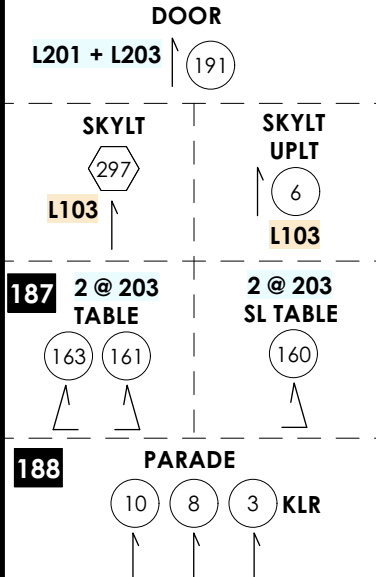

LA BOHEME MAGIC SHEET

LIGHTING BY THOMAS C. HASE

06/8/2022
Page 1 OF 3

V3 - Draft
CINCINNATI OPERA
NTS

ASSOCIATE: ALEX MASON

164-170 = FREE
171-200 = SHOW SPECIFIC

181 GARRET SPEC

186 MOMUS SPEC

180 BOHM CHAND

138 AUX LED

113 LED SCENIC

POCKET

RAILS

139 COVE

150 BALC RAIL

133 FOOTS