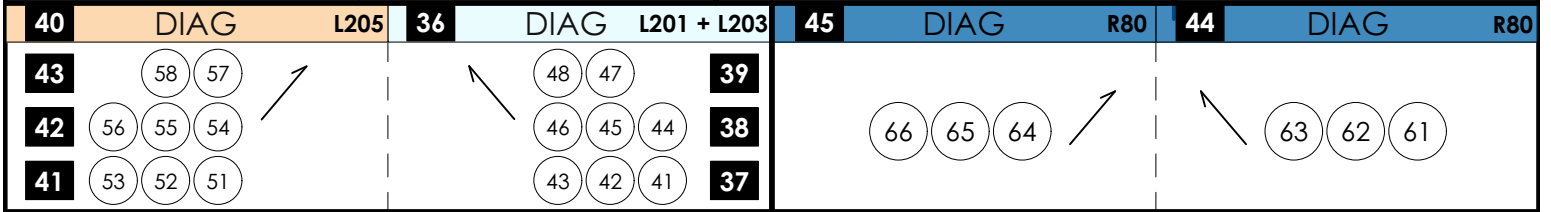

LA BOHEME MAGIC SHEET

LIGHTING BY THOMAS C. HASE

06/8/2022
Page 1 OF 3

V3 - Draft
CINCINNATI OPERA
NTS

ASSOCIATE: ALEX MASON

164-170 = FREE
171-200 = SHOW SPECIFIC

181 GARRET SPEC

186 MOMUS SPEC