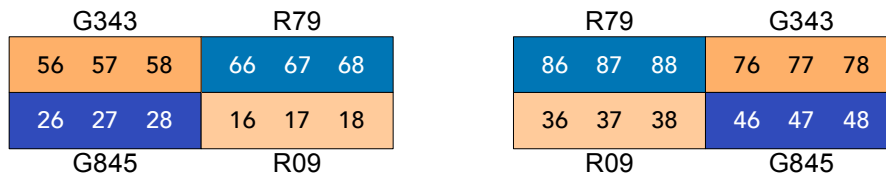

- 31: Look 1
- 32: Mono Look
- 33: Look 2
- 34: Duo Mono
- 35: Star Level @ FX 20
- 36: It's Cold Out

The Shawl

- 38: Pre-Show Look
- 39: Medium Act 1
- 40: Restore
- 41: Medium Act 2
- 42: Medium Act 4
- 43: Bows

STARS

SCRIM

100 101 102

30: Pre-Show

110 (120)

109 (119)

BAX

108 (118)