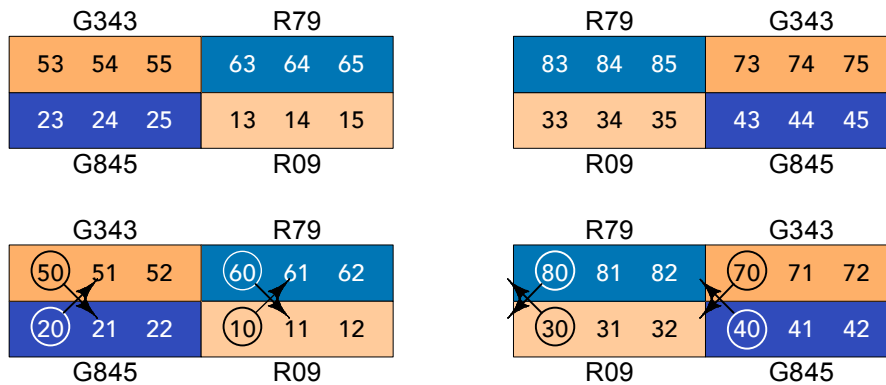

108   (118)

107   (117)

L142
(106)   (116)

(105)   (115)

FRONT LIGHT

LIGHTING DESIGN BY ELIJAH THOMAS

ALD: IZZY FLORES
PROGRAMMER: GREY NICHOLSON

Rev. J 11/15/2021

CENTER SPECIAL

1

HOUSE

500